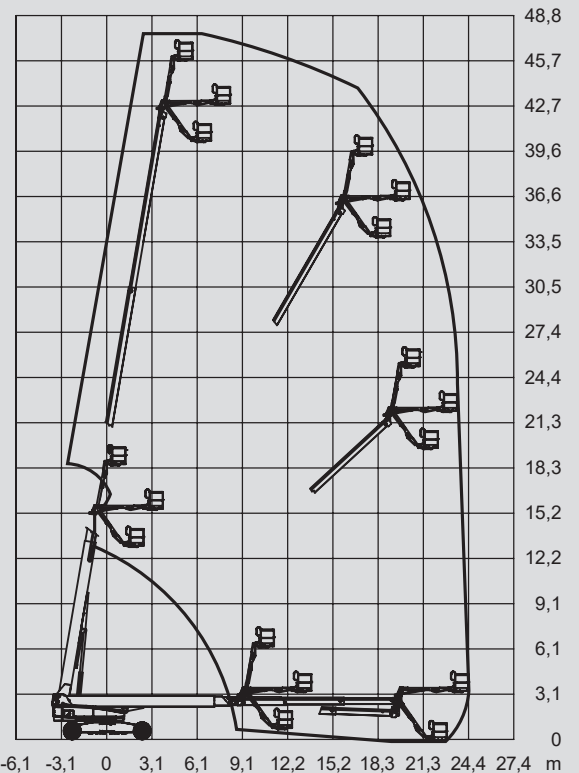

Teleszkópos szerelőállványok

PST 480 D / 4WD

Max. munkamagasság	48,33 m
Max. platformmagasság	46,33 m
Terhelhetőség	340 kg
Max. oldalkinyúlás	24,38 m
Szélesség	2,49/5,03 m
Hosszúság	13,00*/16,18 m
Magasság	3,05 m
Platform méretek	2,44 x 0,91 m
Kitalpalás	Nem
Súly	22.657 kg
Meghajtás	Dízel
Fekete kerék	Igen
Összkerékajítás	Igen

* Szállítási hosszúság

Felvilágosításért kérjük vegye fel a kapcsolatot illetékes üzletkötőnkkel vagy valamelyik kirendeltségünkkel.

A feltüntetett adatok csupán tájékoztató jellegűek. A műszaki adatok gyártói közlések. Fenntartjuk magunknak a jogot, hogy bármikor, bejelentés nélkül, specifikáció- és modellváltással éljünk.

Prangl-Hungaria Kft. | Autódaru kölcsönzés | Nehézgép-szállítás | Szerelőállványok | Villás targoncák / Teleszkópos rakodógépek | Nehézteher-bemozgatás

A-1230 Wien
Josef-Prangl-Straße 8
Tel.: +43 (0)5 0995
Fax: +43 (0)5 0995-11033
wien@prangl.at

A-8141 Premstätten
Josef Prangl Straße 1
Tel.: +43 (0)5 0995
Fax: +43 (0)5 0995-12018
prestaetten@prangl.at

A-4490 St. Florian
Tagerbachstraße 1
Tel.: +43 (0)5 0995
Fax: +43 (0)5 0995-13020
stflorian@prangl.at

A-3100 St. Pölten
Keilweg 5
Tel.: +43 (0)5 0995
Fax: +43 (0)5 0995-14010
stpoelten@prangl.at

A-9130 Poggendorf
Landesstraße 12
Tel.: +43 (0)5 0995
Fax: +43 (0)5 0995-15050
poggendorf@prangl.at

A-6220 Buch/Tirol
St. Margarethen 152 d
Tel.: +43 (0)5 0995
Fax: +43 (0)5 0995-16010
buch@prangl.at

HU-1239 Budapest
Ócsai út 5.
Tel.: +36 1 289 49 00
Fax: +36 1 289 49 01
office@prangl.hu

SI-2311 Hoče
Miklavška cesta 82
Tel.: +386 (0)2 613 09-20
Fax: +386 (0)2 613 09-25
office@prangl.si

HR-10434 Strmec Samoborski
Ul. kralja Tomislava 20
Tel.: +385 (0)1 556 5693
Fax: +385 (0)1 556 5692
office@prangl.hr

BA-71000 Sarajevo
Ulica Hiseta broj 15
Tel.: +387 33 465 793
Fax: +387 33 465 793
office@prangl.ba

SE-103 25 Stockholm
P.O. Box 162 85
Tel.: +43 (0)5 0995
Fax: +43 (0)5 0995-11033
officese@prangl.se